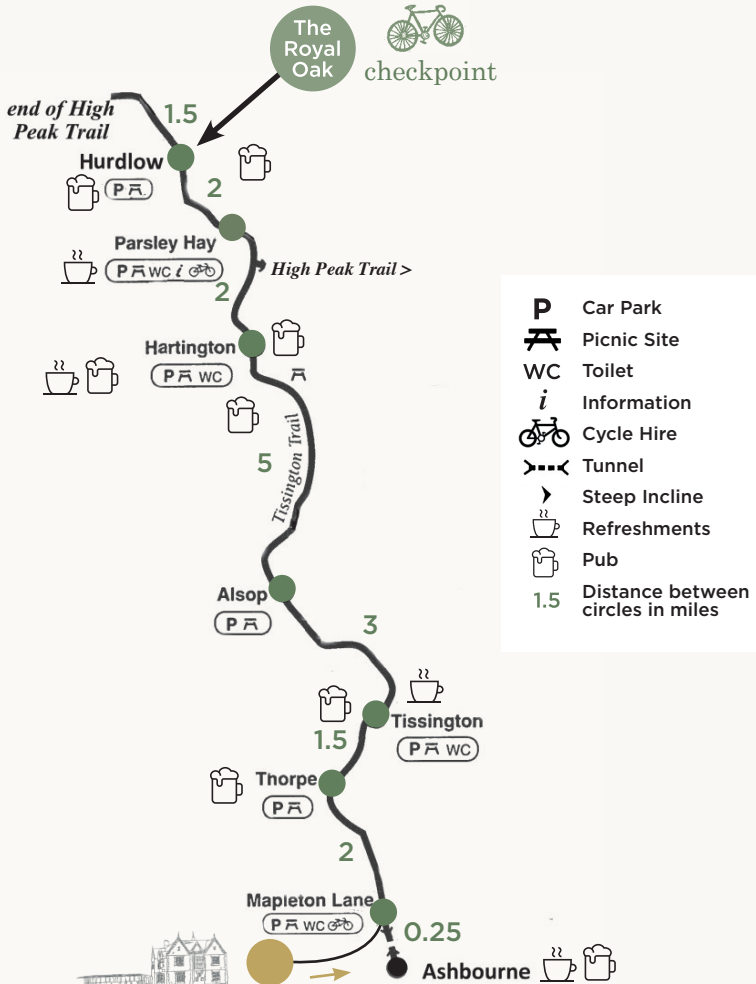

# Tissington Family Bike Challenge

<b>P</b>	Car Park
<b>A</b>	Picnic Site
<b>WC</b>	Toilet
<b>i</b>	Information
<b>bicycle icon</b>	Cycle Hire
<b>---&gt;---</b>	Tunnel
<b>&gt;</b>	Steep Incline
<b>cup icon</b>	Refreshments
<b>cup icon</b>	Pub
<b>1.5</b>	Distance between circles in miles

## THE TISSINGTON TRAIL

start / finish