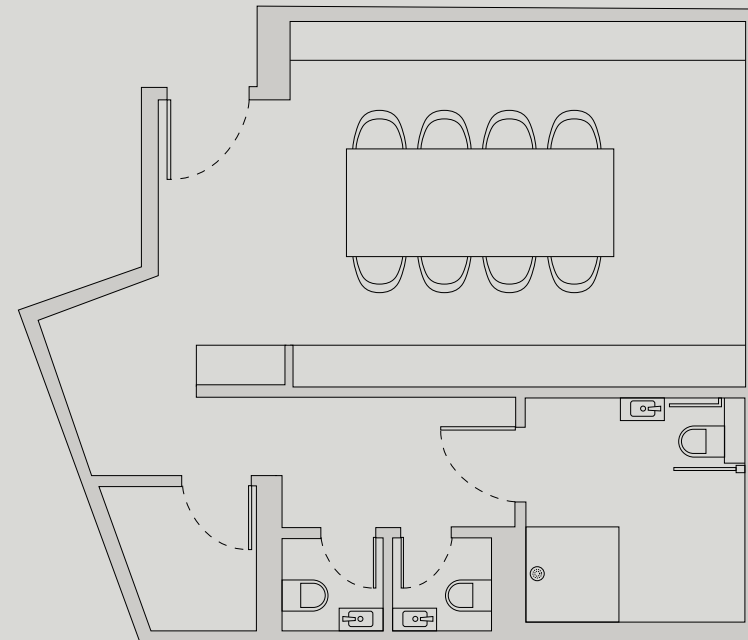

HIGHLIGHTS

- Dedicated boardroom table
- Comfortable chairs
- Immersive AV
- Breaks created by LAVO Culinary Director Stefano Lorenzini
- Privately located within The BoTree
- Dedicated washroom facilities
- Suitable for meetings as well as use as a green room

CAPACITY

16 boardroom style

DIMENSIONS

50 sqm / 543 sq.ft

LAVO

AT A GLANCE

LAVO

LAVO offers an elevated dining experience across two levels boasting an impressive bar and two spacious dining rooms dappled by sunlight from triple-height ceilings with skylight windows and luxurious Italian furnishings throughout.