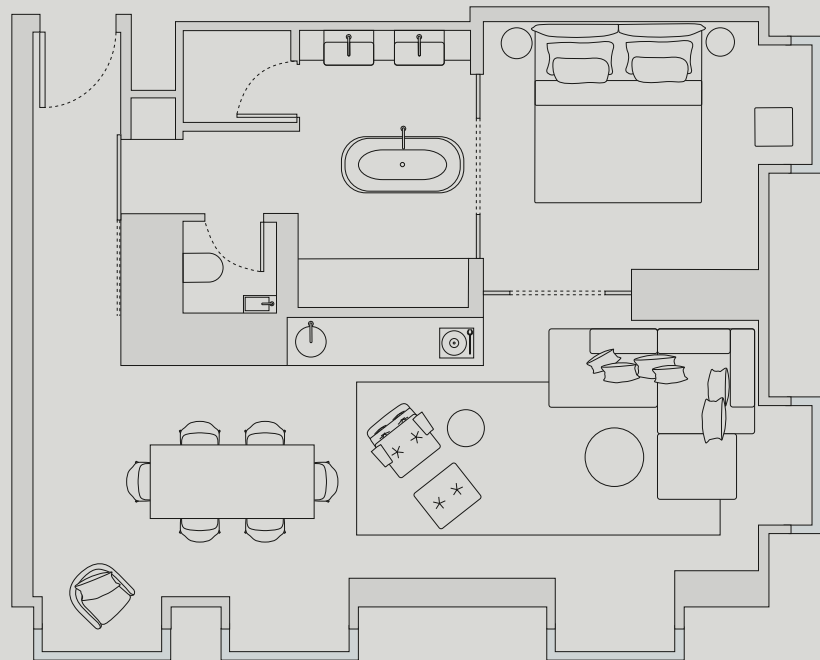

CAPACITY

8 boardroom style / 60 people standing

DIMENSIONS

Sizes vary

FLOORPLAN

Our place. Your place. The place.
We are The BoTree. Come join us.

To book or for further enquiries

LEGEND™
Preferred
HOTELS & RESORTS