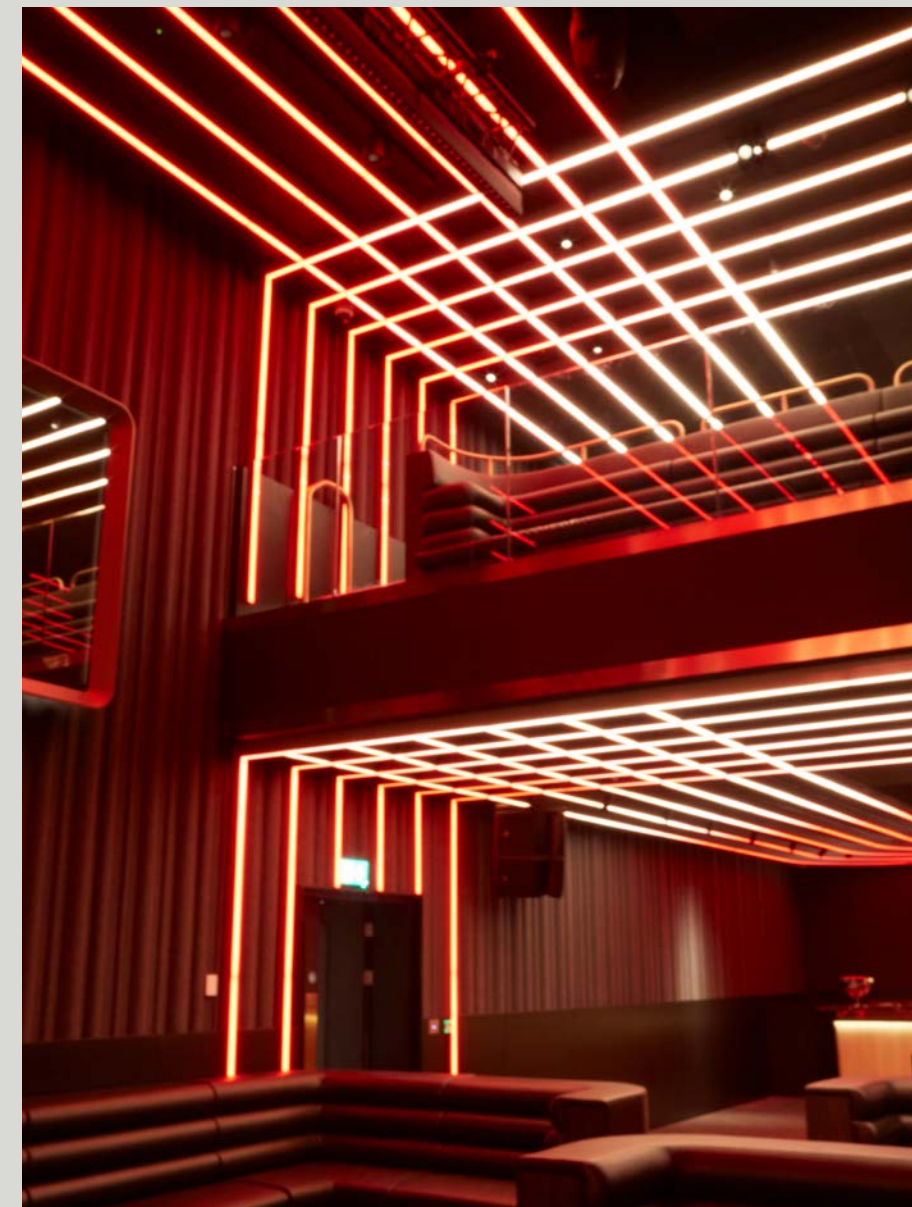

the
Botree
ballroom

The BoTree Ballroom

A showstopper of a space. A private street level entrance which can be branded for your event. The ballroom is set over two floors with a bar on each. The floor-to-ceiling LCD screen can show your backdrop for any drinks reception, launch, fashion show or live entertainment event.