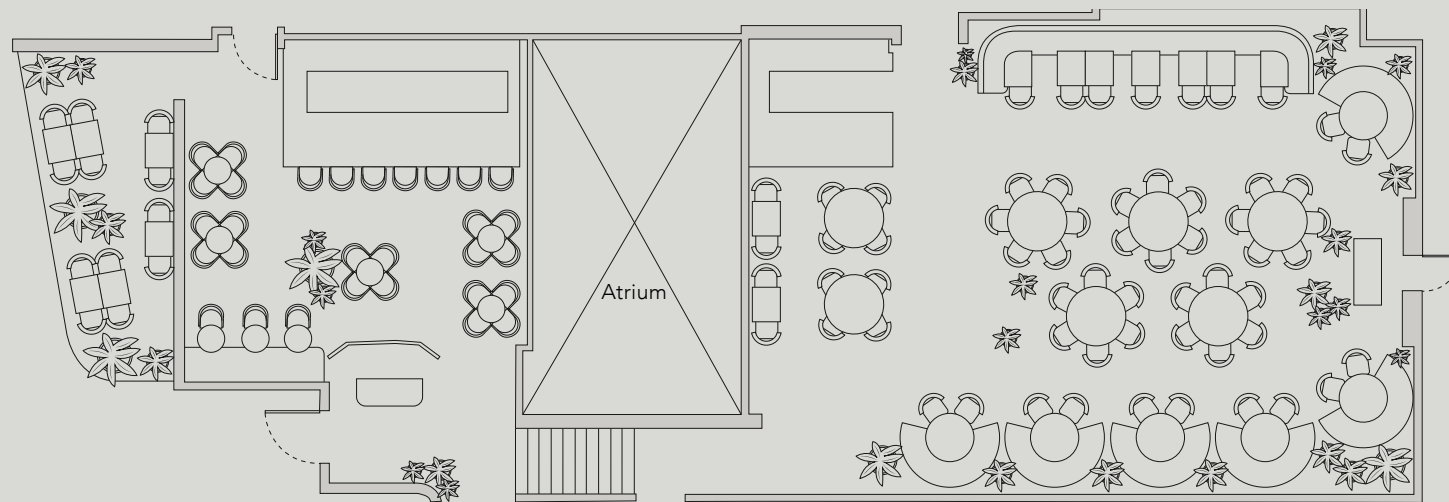

CAPACITY

16 boardroom style

DIMENSIONS

50 sqm / 543 sq.ft

LAVO

AT A GLANCE

LAVO

LAVO offers an elevated dining experience across two levels boasting an impressive bar and two spacious dining rooms dappled by sunlight from triple-height ceilings with skylight windows and luxurious Italian furnishings throughout.

CAPACITY

220 seated / 360 standing

DIMENSIONS

465 sqm / 5010 sq.ft

FLOORPLANS

Upper Floor

Lower Floor

The Botree bar