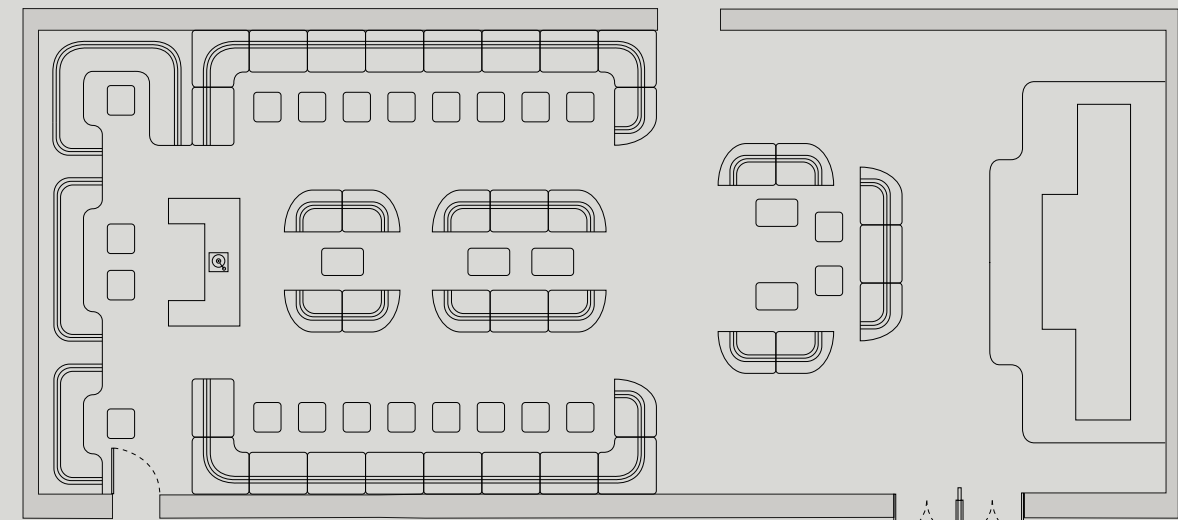

CAPACITY

350 people standing

DIMENSIONS

402 sqm / 4331 sq.ft

FLOORPLANS

Upper Floor

Lower Floor

AT A GLANCE