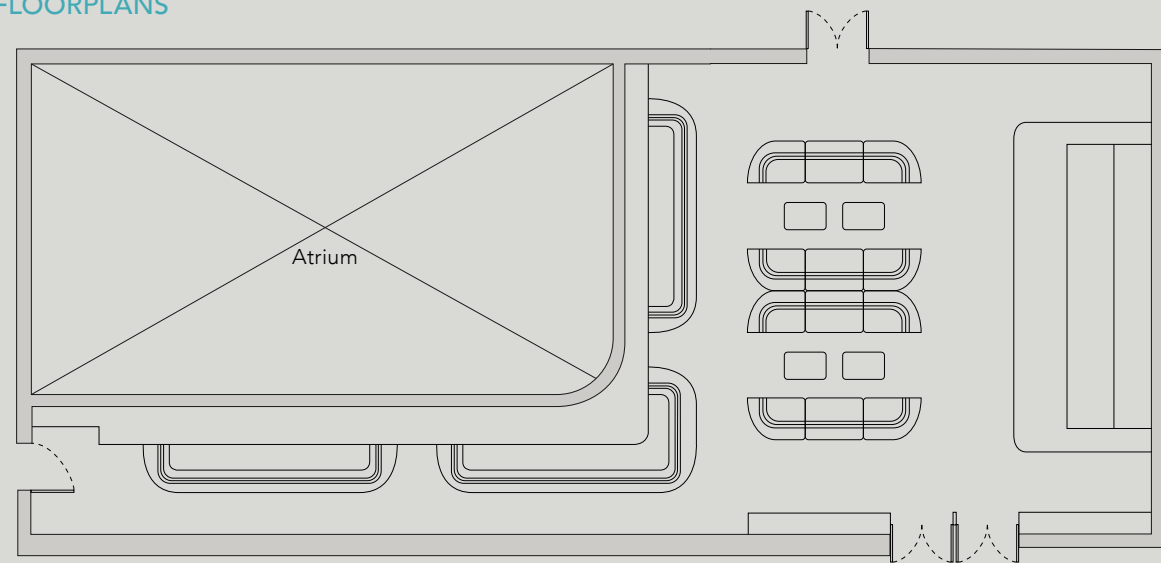

FLOORPLANS

Upper Floor