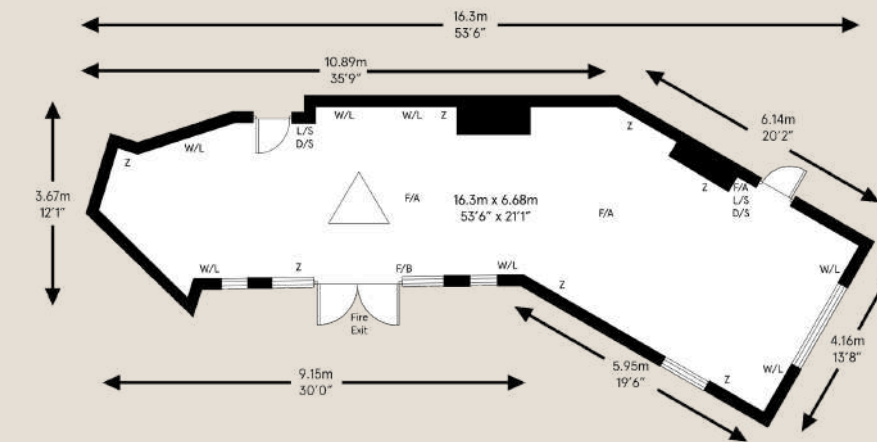

Scan me to see this space!

THE HORSLEY SUITE

The Horsley Suite is a versatile space, ideal for meetings, conferences, or private events and celebrations. This fresh, neutral room can be used as a blank canvas. Either as one large space or divided into East Horsley and West Horsley, offering complete flexibility to suit your events needs.

Boardroom	Cabaret	Classroom	Banqueting	Hollow Square	Theatre	U-Shape
60	72	50	38	-	180	48

THE HORSLEY SUITE

Scan me to see this space!

THE TUDOR ROOM

The Tudor Room is a beautiful space, where mock tudor beamed ceilings meet contemporary elegance. With natural light and picturesque views over the grounds, it's ideal for private dining or small meetings, offering a cosy and memorable atmosphere.

Boardroom	Cabaret	Classroom	Banqueting	Hollow Square	Theatre	U-Shape
20	-	12	30	-	-	-

Scan me to see this space!

THE TUDOR ROOM