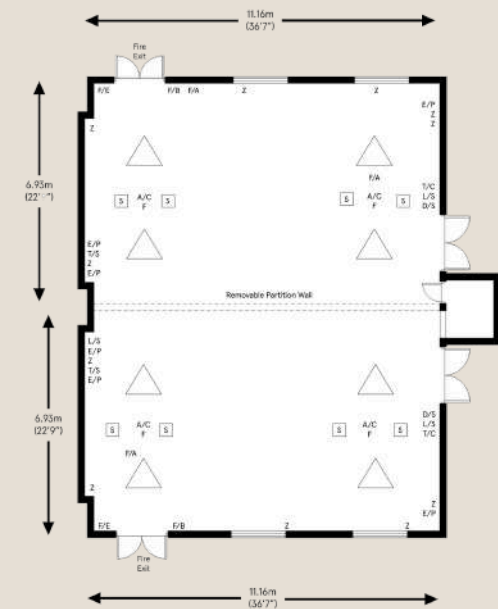

Scan me to see this space!

THE HORSLEY SUITE

The Horsley Suite is a versatile space, ideal for meetings, conferences, or private events and celebrations. This fresh, neutral room can be used as a blank canvas. Either as one large space or divided into East Horsley and West Horsley, offering complete flexibility to suit your events needs.

Boardroom	Cabaret	Classroom	Banqueting	Hollow Square	Theatre	U-Shape
60	72	50	38	-	180	48

THE HORSLEY SUITE

Scan me to see this space!

THE TUDOR ROOM

The Tudor Room is a beautiful space, where mock tudor beamed ceilings meet contemporary elegance. With natural light and picturesque views over the grounds, it's ideal for private dining or small meetings, offering a cosy and memorable atmosphere.

Boardroom	Cabaret	Classroom	Banqueting	Hollow Square	Theatre	U-Shape
20	-	12	30	-	-	-

Scan me to see this space!

THE TUDOR ROOM