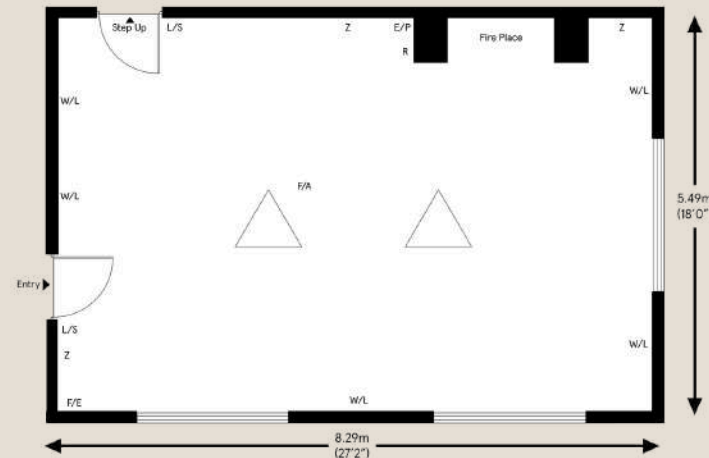

THE OAK ROOM

Step into the timeless charm of this beautifully oak-panelled space, complete with natural daylight, a feature fireplace, and elegant parquet flooring. Perfect for private dining, meetings, training sessions, and celebrations. For larger events, The Oak Room can be combined with The Lounge, creating an ideal setting for receptions, milestone occasions, or celebrations of life.

Boardroom	Cabaret	Classroom	Banqueting	Hollow Square	Theatre	U-Shape
24	20	20	24	-	30	20