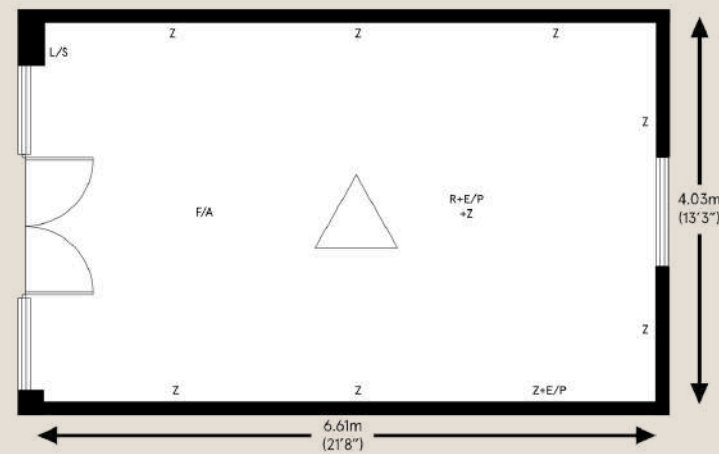

GREAT HALLINGBURY MANOR

Bishop's Stortford, CM22 7TJ

MEETINGS AND EVENTS

THE GALLERY

A modern, purpose-built meeting room in the heart of the hotel, The Gallery offers a bright and professional setting with plenty of natural light. Accommodating up to 16 guests boardroom-style, it's perfect for meetings, workshops, small training sessions and private dining.

Boardroom	Cabaret	Classroom	Banqueting	Hollow Square	Theatre	U-Shape
16	12	16	12	-	12	12

meetingsandevents@suryahotels.co.uk | 01279 506475 | www.suryahotels.co.uk
Great Hallingbury, Bishop's Stortford CM22 7TJ

THE GALLERY