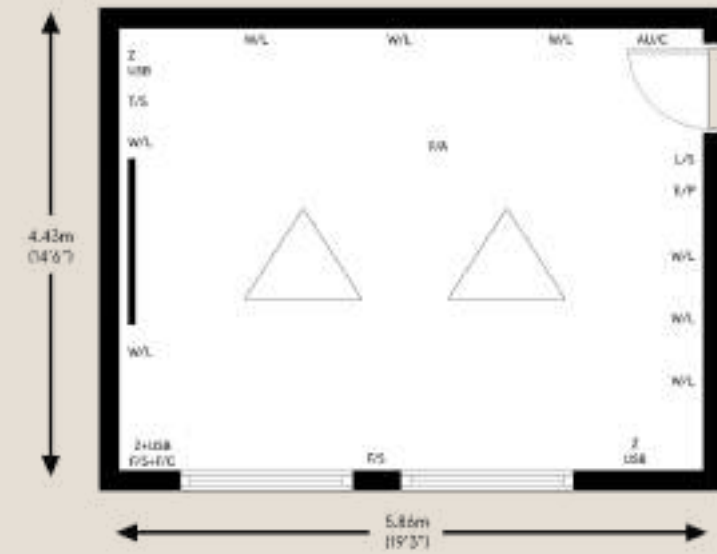

THE BOARDROOM

Perfect for your next business meeting or seminar, The Boardroom is an accessible, convenient, and professional space with natural daylight. Equipped with modern facilities, it provides the perfect environment for focused discussions, presentations, or workshops.

Boardroom	Cabaret	Classroom	Banqueting	Hollow Square	Theatre	U-Shape
16	-	10	16	-	16	16

meetingsandevents@suryahotels.co.uk | 01206 230900 | www.suryahotels.co.uk

DRAGONFLY KING'S LYNN

Beveridge Way, Hardwick Narrows Kings Lynn, Norfolk, PE30 4NB

Set in the charming surroundings of historic King's Lynn, the Dragonfly King's Lynn Hotel offers an excellent base for meetings, events, and gatherings of all kinds. With the town's rich maritime heritage and the scenic Great River Ouse close by, there's plenty for guests to explore during their stay.