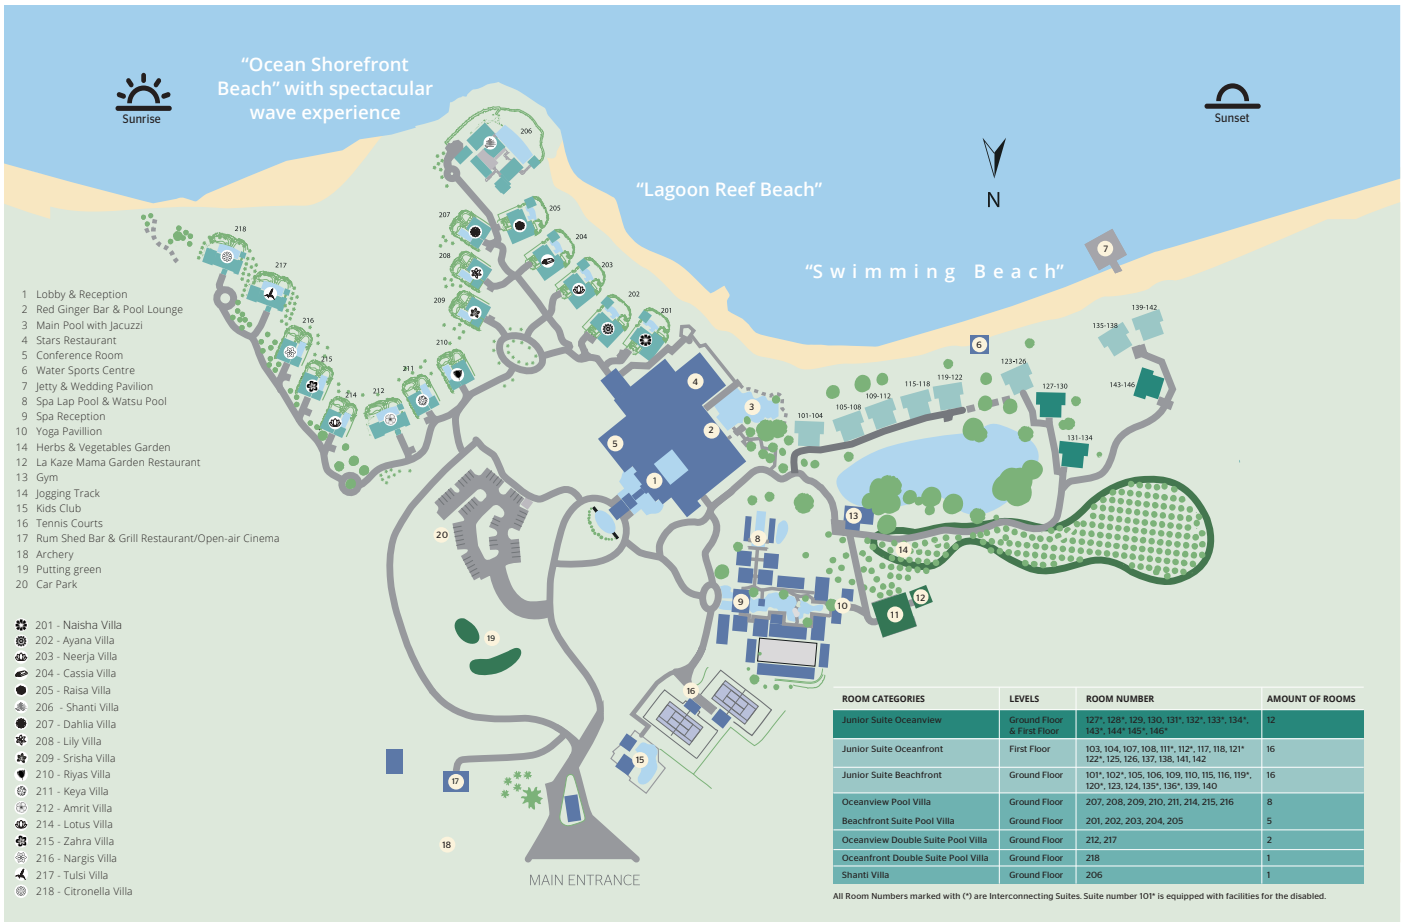

SHANTI MAURICE

RESORT & SPA

- **Spacious seafront accommodation** spread over 72 sqm and set in an elegant timeless tropical design
- **Daylight flooded XXL bathroom** with large walk-in shower, double sinks, separate toilet, bidet, bath tub experience and cosmetic corner
- Spacious **outdoor shower** in secured private bathroom garden
- 24 hour **In-Suite dining experiences** including the famous long-sleeper breakfast up to 18:00 pm and enhanced mini-“BAR” concept
- **Housekeeping tailor made** – Choose your personal cleaning times for day-cleaning and evening-turndown to blend in harmony of your beach-day rhythm when you need it
- **Climate control** as per you with individual air conditioning system, selected units with additional air conditioning split units, ceiling fan and pure airflow option with up to 3 doors
- **Butler service** experience optional (supplement applies)
- Upgrade to the Resort’s new VIP **“Club Level Experience”** with lounge access and several benefits (*)
- Discover your **Junior Suite Beachfront** accommodation experience now available in the following viewing styles

Book your experience.

Life is better on the beach.