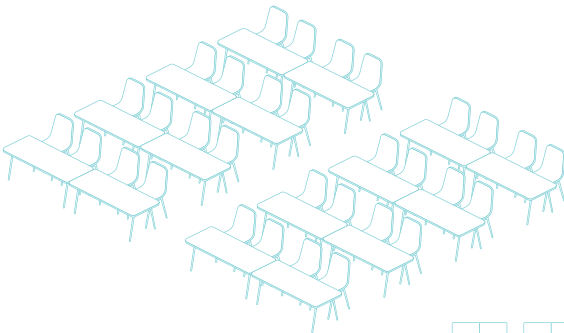

# The Cube

## SETUPS & PLAN

Banquet style - 180 persons (without stage)

Theatre style - 300 persons (without stage)

Classroom style - 100 persons (without stage)

U-Shape style - 60 persons (without stage)

Board Room style - 120 PAX

Cocktail style - 150 persons (without stage)