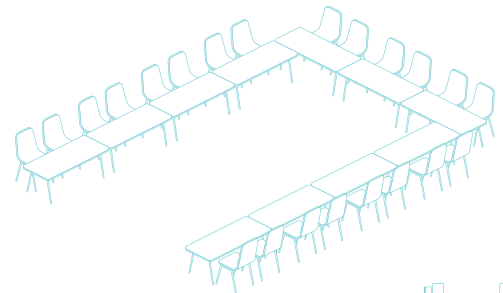

## SETUPS & PLAN

Banquet style - 180 persons (without stage)

Theatre style - 300 persons (without stage)

Classroom style - 100 persons (without stage)

U-Shape style - 60 persons (without stage)

Board Room style - 120 PAX

Cocktail style - 150 persons (without stage)