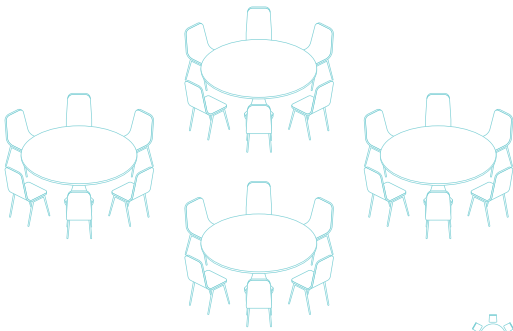

# The Cube

## SETUPS & PLAN

Banquet style - 180 persons (without stage)

Theatre style - 300 persons (without stage)

Classroom style - 100 persons (without stage)

U-Shape style - 60 persons (without stage)

Board Room style - 120 PAX

Cocktail style - 150 persons (without stage)