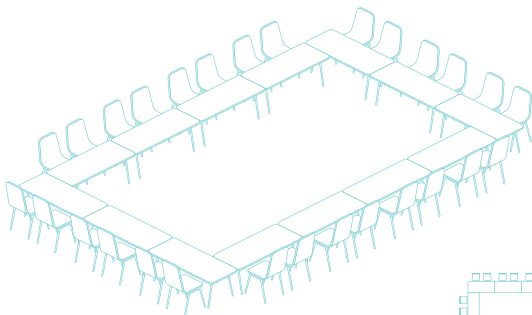

# The Cube

## SETUPS & PLAN

Banquet style - 180 persons (without stage)

Theatre style - 300 persons (without stage)

Classroom style - 100 persons (without stage)

U-Shape style - 60 persons (without stage)

Board Room style - 120 PAX

Cocktail style - 150 persons (without stage)