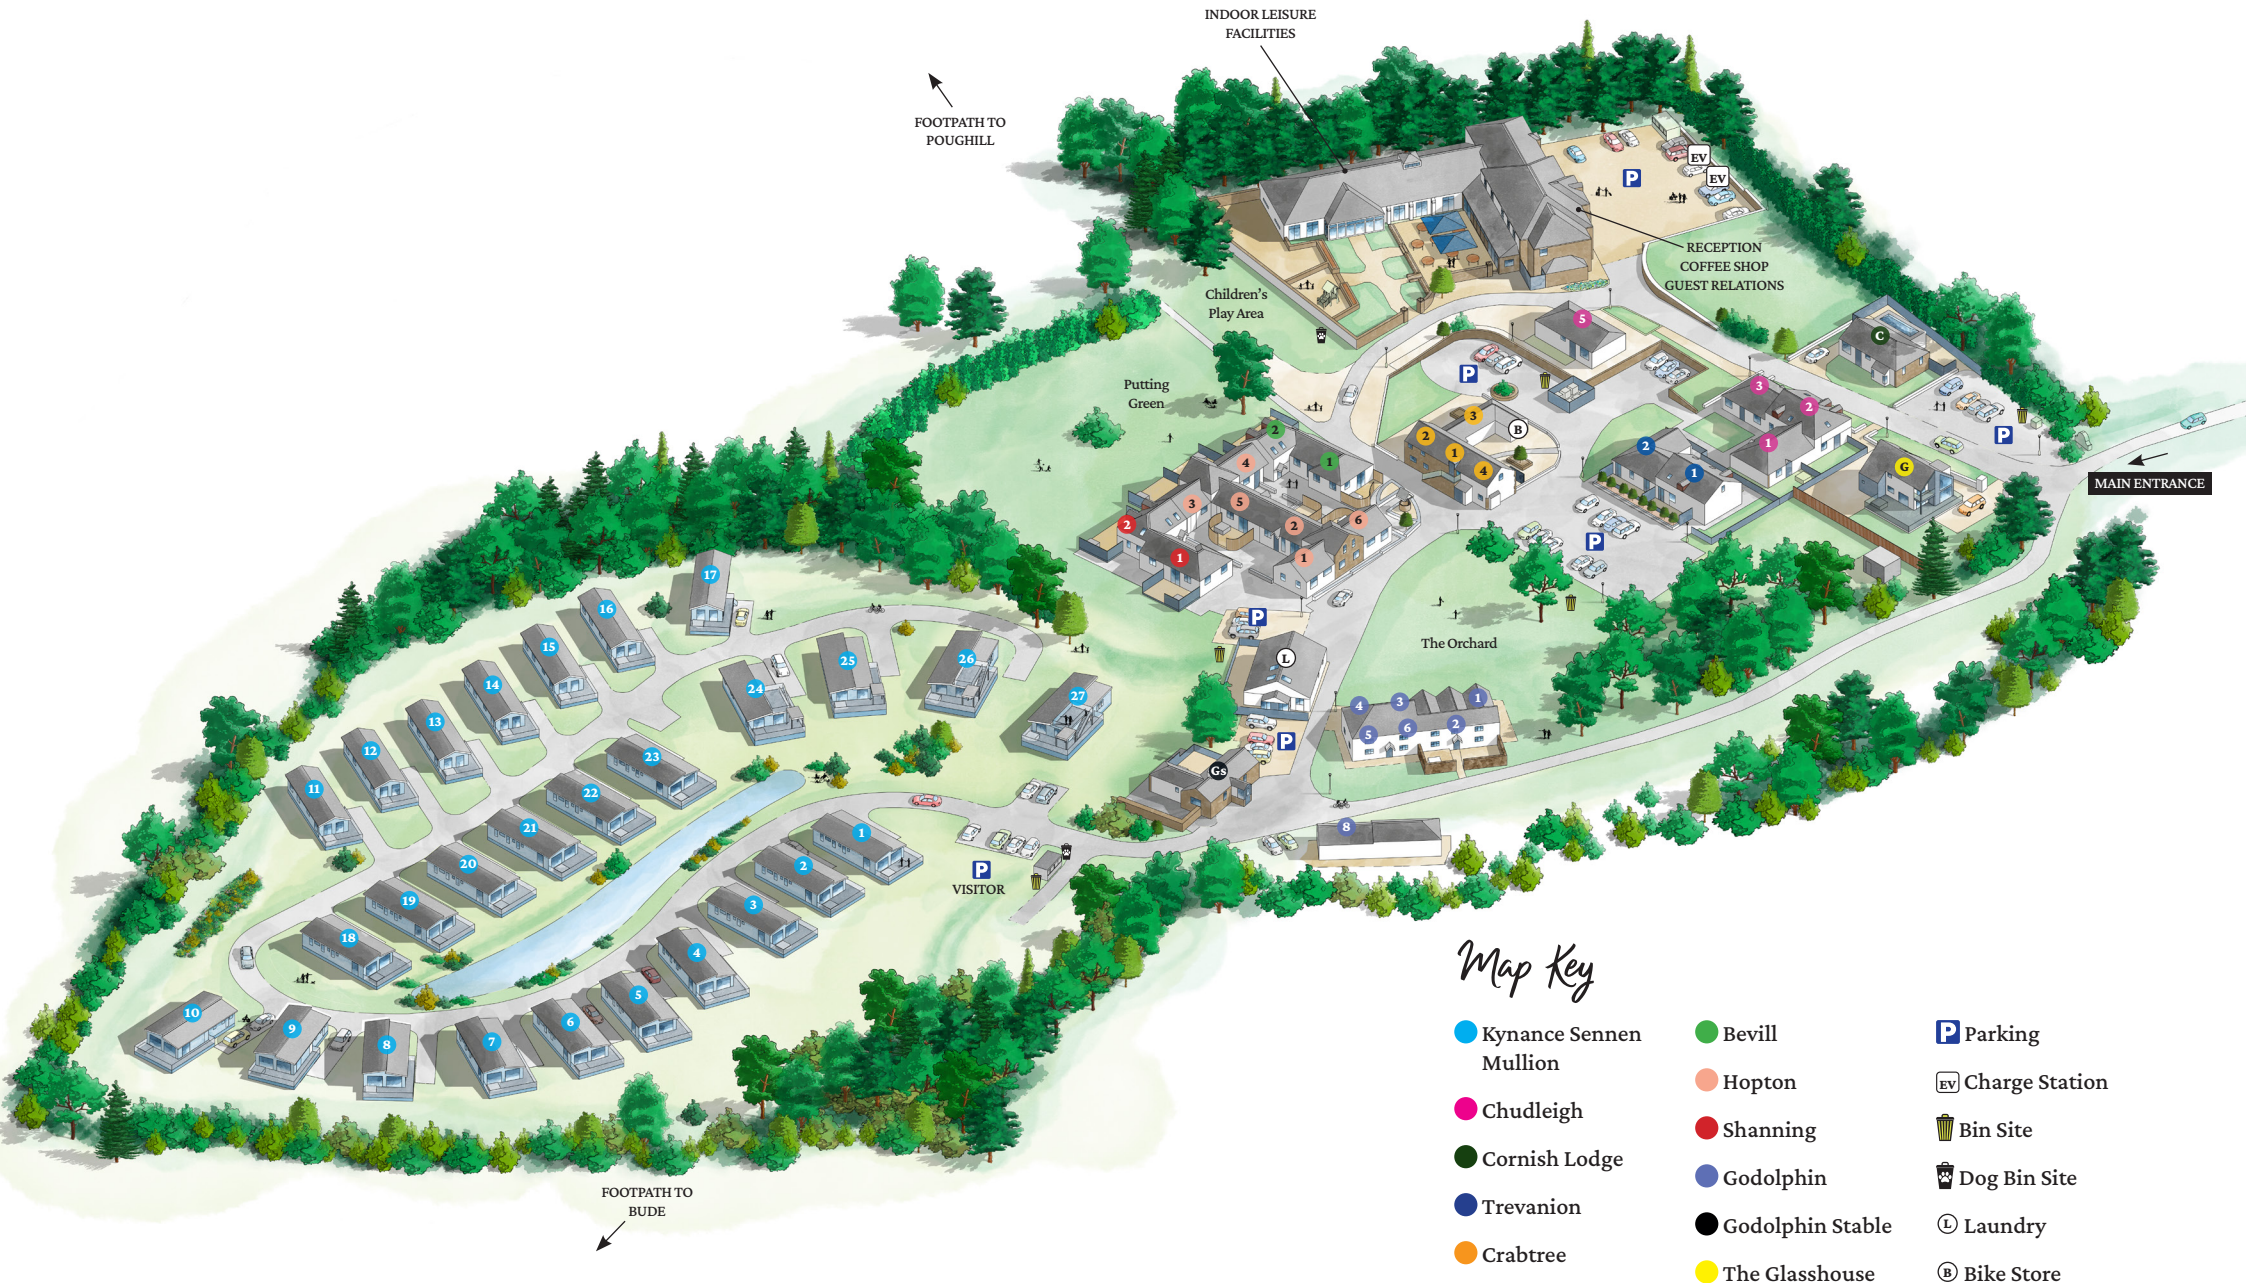

Bude Coastal Resort

Map Key

- | | | |
|--|---|---|
| ● Kynance Sennen Mullion | ● Bevill | P Parking |
| ● Chudleigh | ● Hopton | EV Charge Station |
| ● Cornish Lodge | ● Shanning | ♻️ Bin Site |
| ● Trevanion | ● Godolphin | 🐕 Dog Bin Site |
| ● Crabtree | ● Godolphin Stable | L Laundry |
| | ● The Glasshouse | B Bike Store |