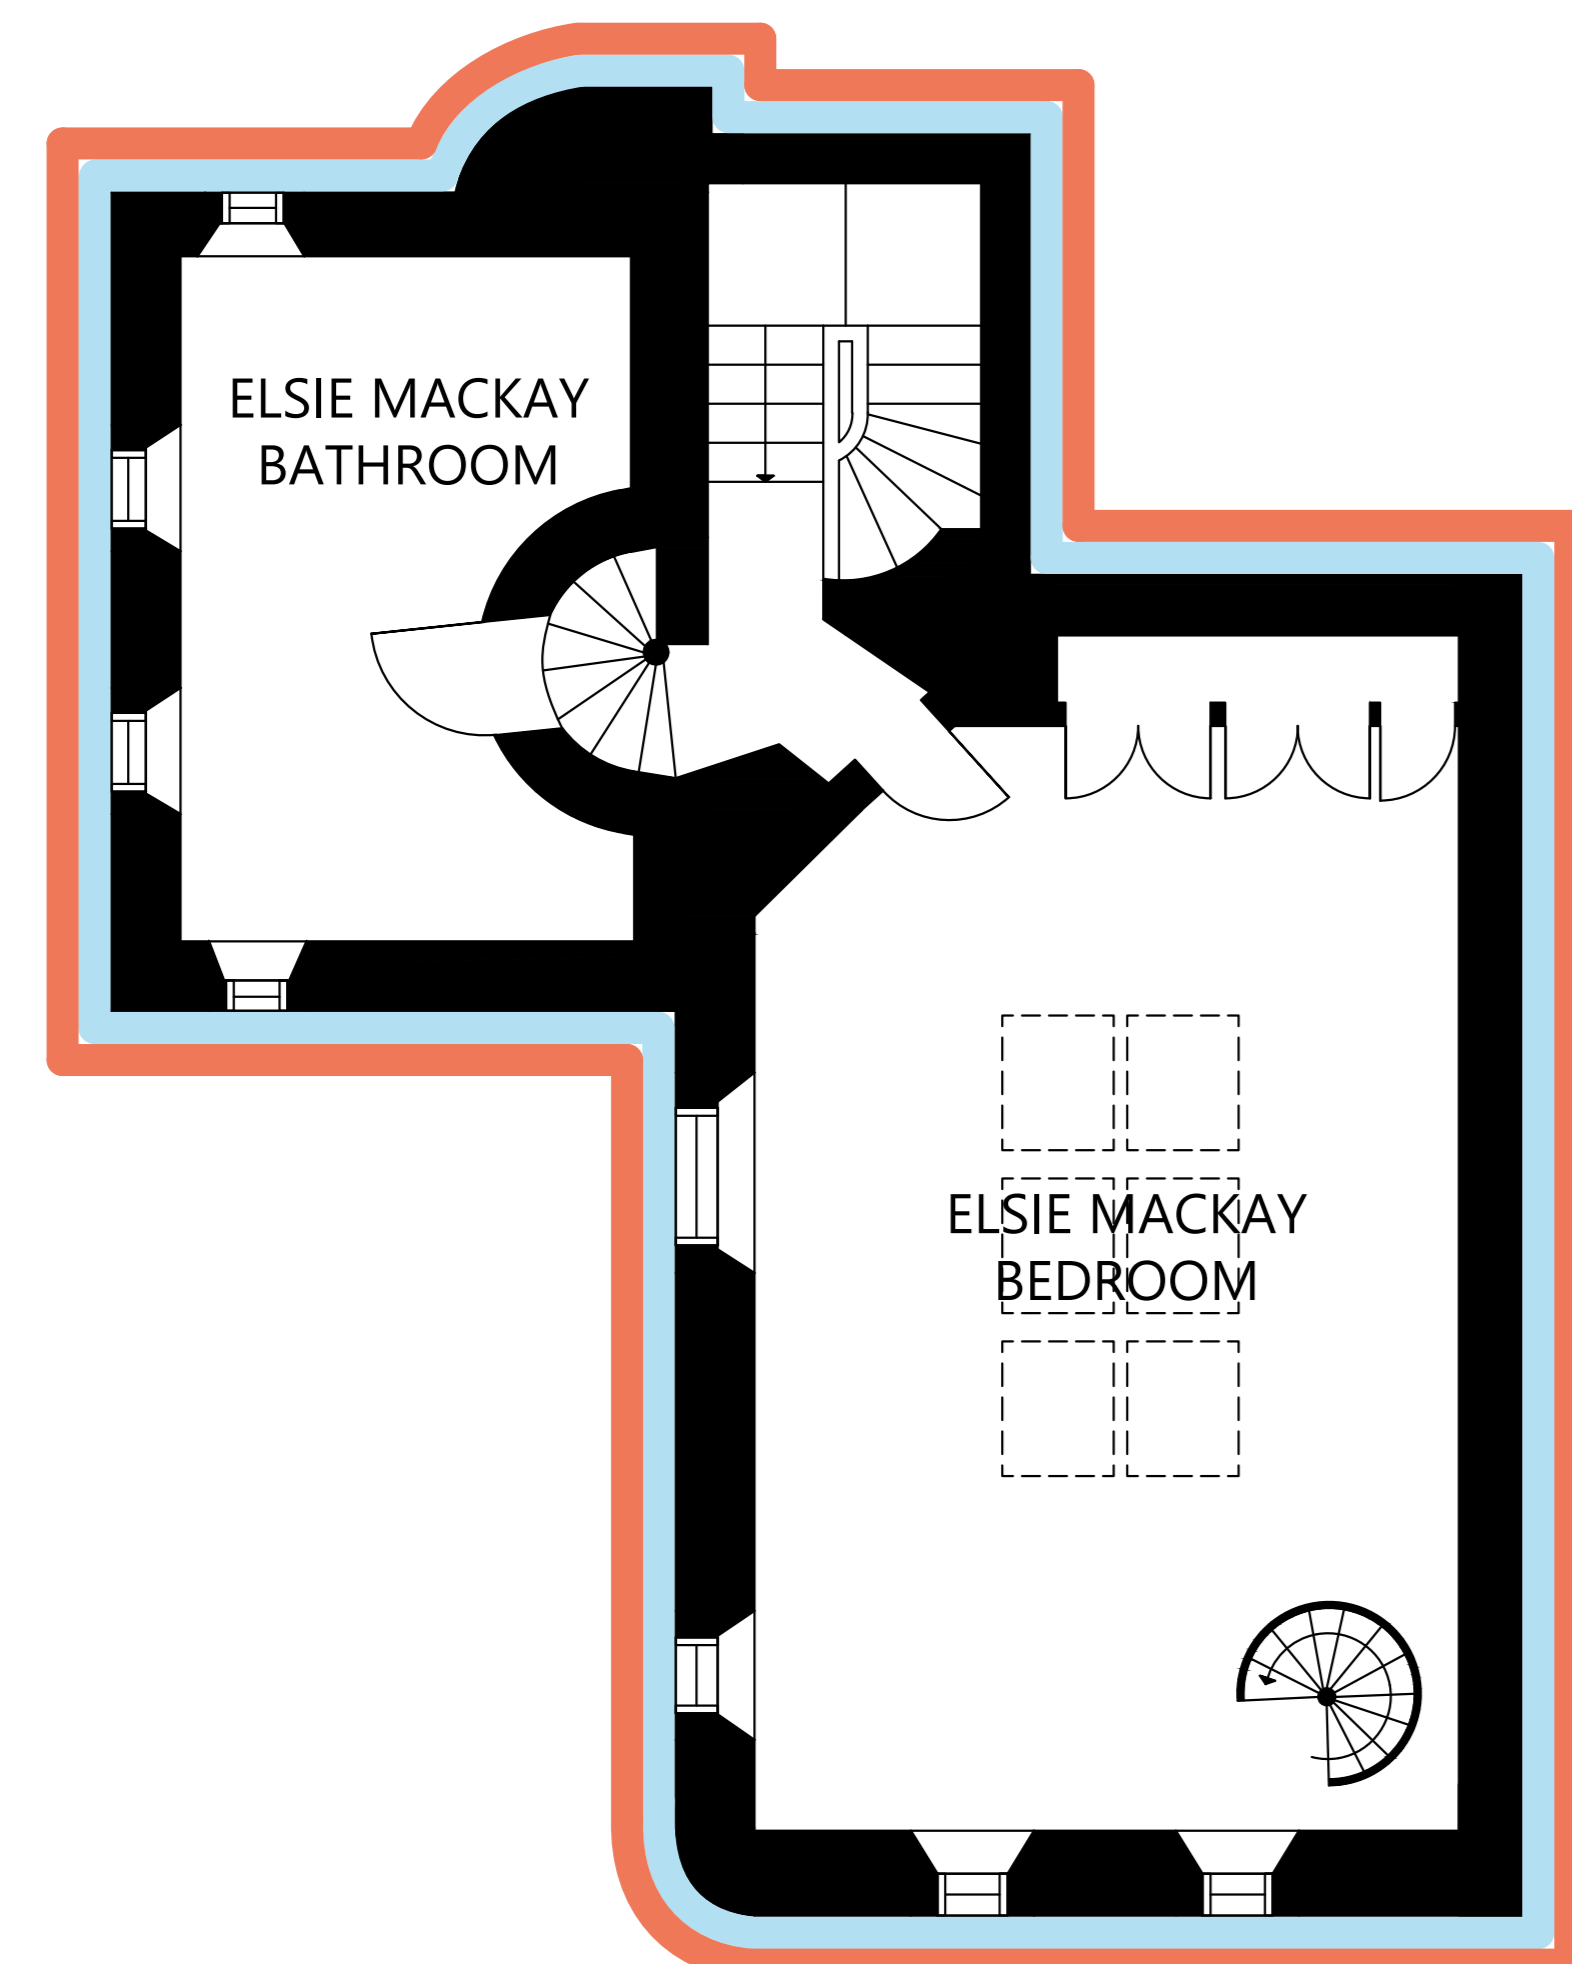

LOWER FLOOR

UPPER FLOOR

MAIN FLOOR

- 4 BEDROOM CASTLE PENTHOUSE SUITE
- 2 BEDROOM CASTLE PENTHOUSE SUITE

THE ENDEAVOUR, GLENAPP CASTLE, BALLANTRAE, AYRSHIRE, KA26 0NZ  
 NOT TO SCALE - FOR ILLUSTRATIVE PURPOSES ONLY  
 All measurements and fixtures including doors and windows are approximate and should be independently verified.  
 Copyright © Nest Marketing  
[www.nest-marketing.co.uk](http://www.nest-marketing.co.uk)