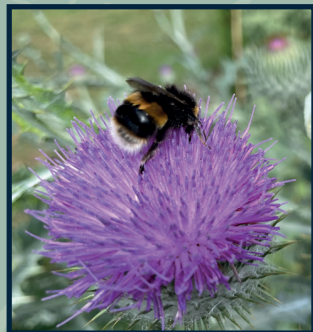

Bowood House & Gardens is home to a variety of animals including mammals, birds, fish, amphibians and insects. Can you find them in their habitats?

Look and listen to discover where they might be.

Hare – Arboretum
Credit: Matthew Cooper

Deer – Arboretum

Swallow – Around
Bowood House

Red Kite – Look up

Geese – Lake

Bee – Walled Garden
and Terrace Garden

Butterfly – Walled
Garden and Terrace
Garden

Dragonfly – Lake
and Walled Garden

Toad – Lake near Doric Temple,
Walled Garden and Terrace Garden

Snail – Arboretum, Walled Garden
and Terrace Garden

Join us on social

Review us on

Bowood Newsletter

Feedback

Nature Scavenger Hunt

Explore the grounds and become a nature detective for the day.

How many of these items can you find?