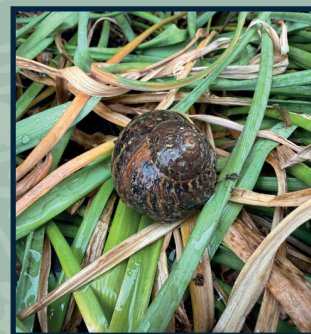

Bowood House & Gardens is home to a variety of animals including mammals, birds, fish, amphibians and insects. Can you find them in their habitats?

Look and listen to discover where they might be.

Hare – Arboretum
Credit: Matthew Cooper

Deer – Arboretum

Swallow – Around
Bowood House

Red Kite – Look up

Geese – Lake

Bee – Walled Garden
and Terrace Garden

Butterfly – Walled
Garden and Terrace
Garden

Dragonfly – Lake
and Walled Garden

Toad – Lake near Doric Temple,
Walled Garden and Terrace Garden

Snail – Arboretum, Walled Garden
and Terrace Garden

Join us on social

Review us on

Bowood Newsletter

Feedback

Nature Scavenger Hunt

Explore the grounds and become a nature detective for the day.

How many of these items can you find?

Deciduous Tree

Evergreen Tree

Evergreen leaf

Deciduous leaf

Tree rings

Pinecone

Lichen

Flower