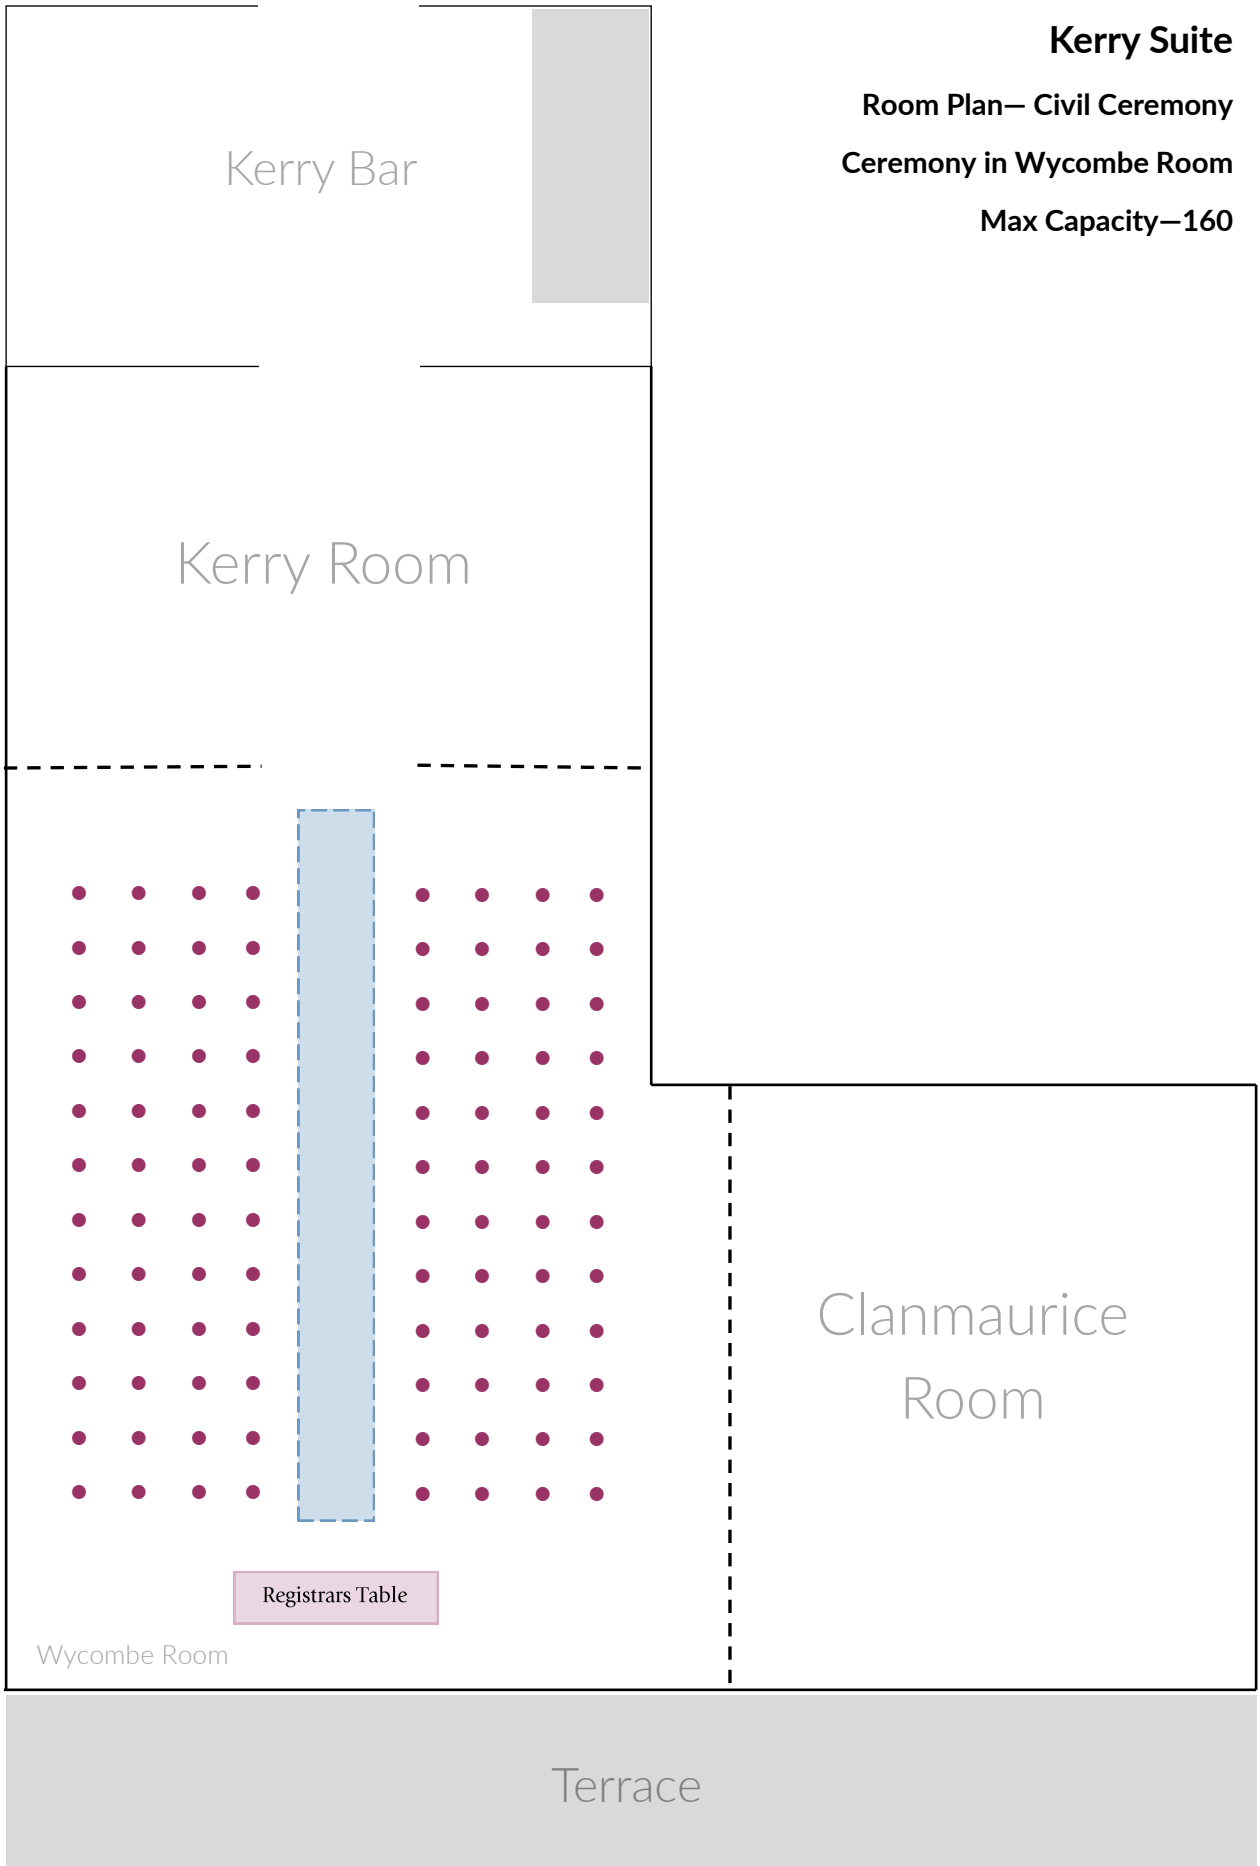

# Kerry Suite

Room Plan— Civil Ceremony

Ceremony in Wycombe Room

Max Capacity—160

# Kerry Suite

Room Plan— Civil Ceremony  
Ceremony in Clanmaurice Room  
Max Capacity—60

# Kerry Suite

Room Plan— Wedding Breakfast

10 Round Tables

Max Capacity—160