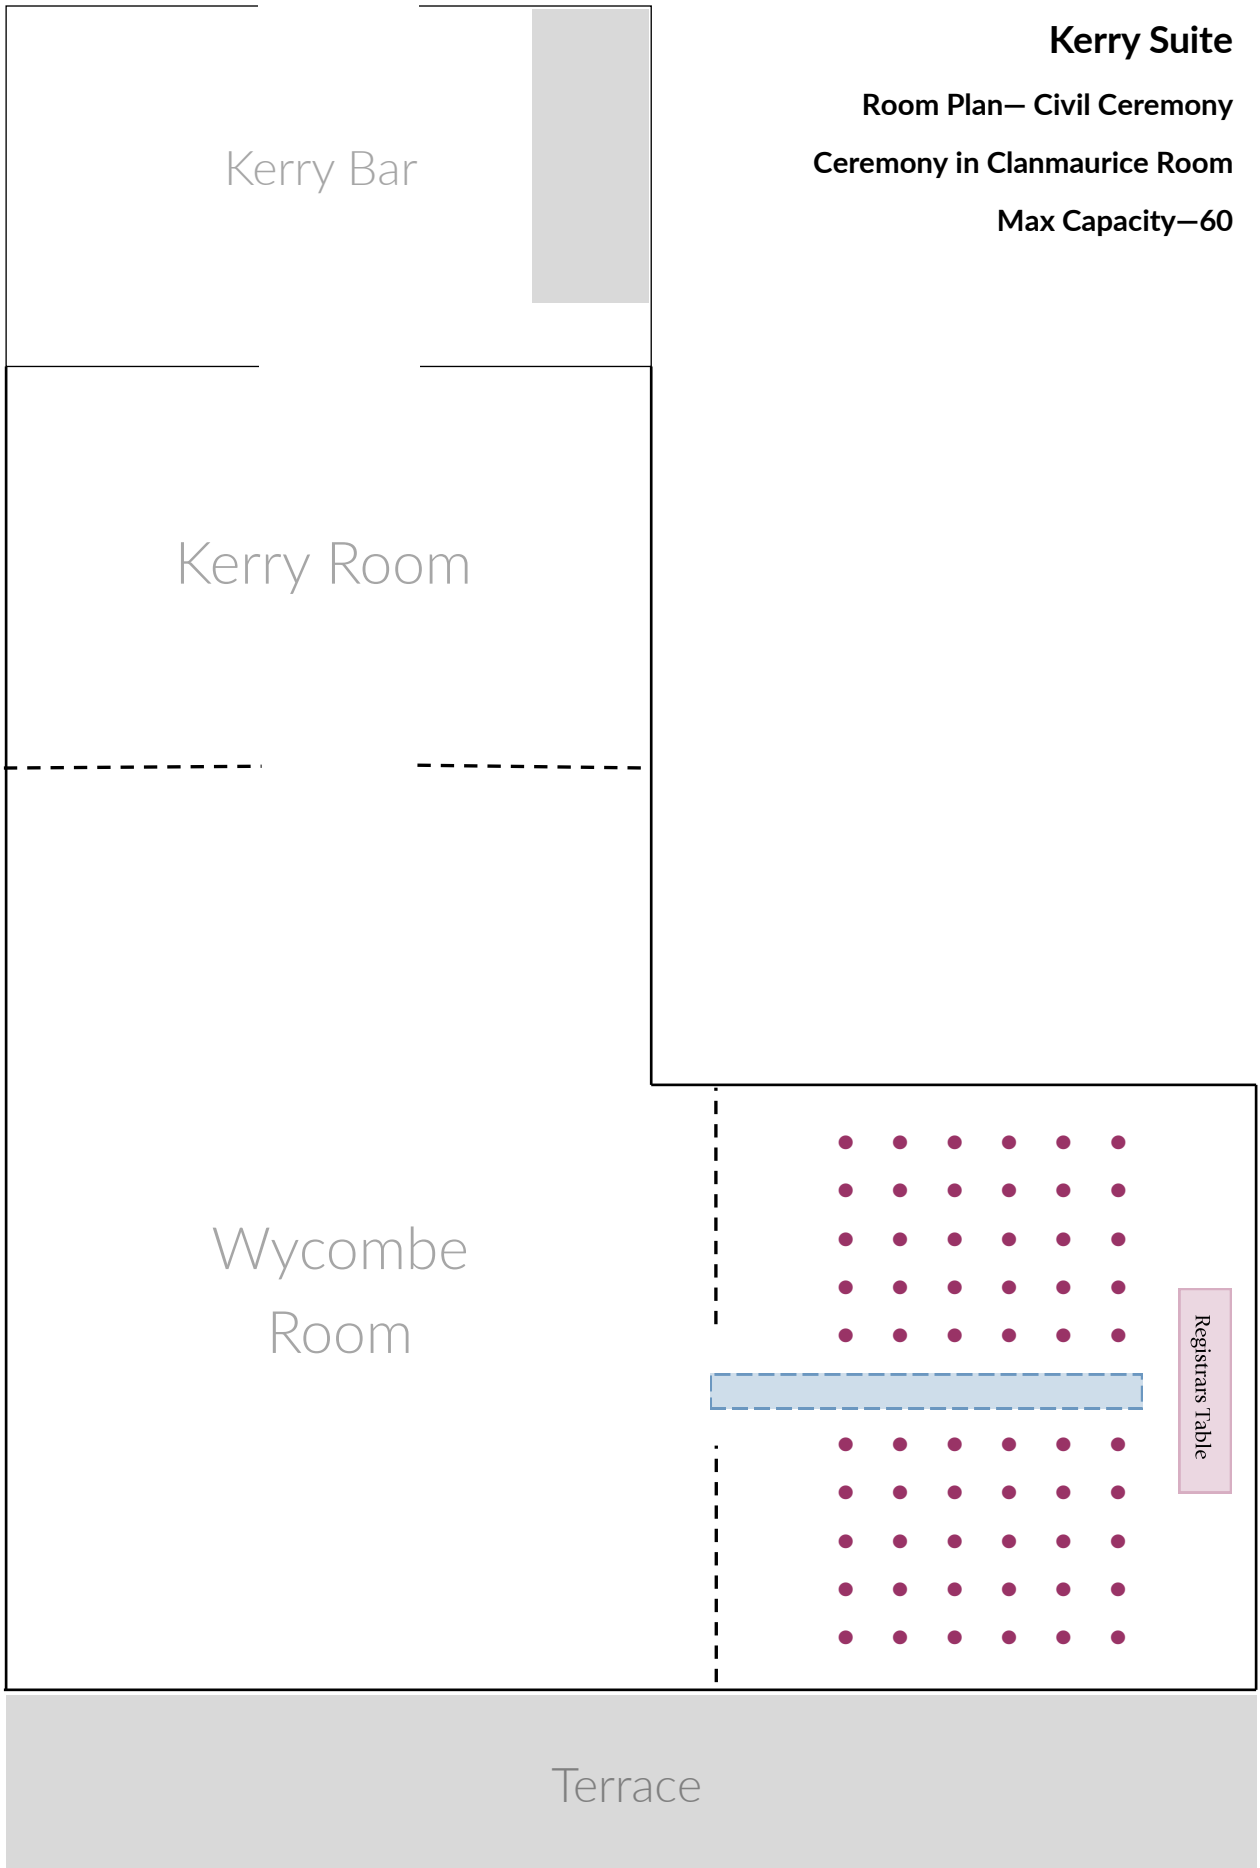

# Kerry Suite

Room Plan— Civil Ceremony

Ceremony in Wycombe Room

Max Capacity—160

# Kerry Suite

Room Plan— Civil Ceremony  
Ceremony in Clanmaurice Room  
Max Capacity—60

# Kerry Suite

Room Plan— Wedding Breakfast

10 Round Tables

Max Capacity—160